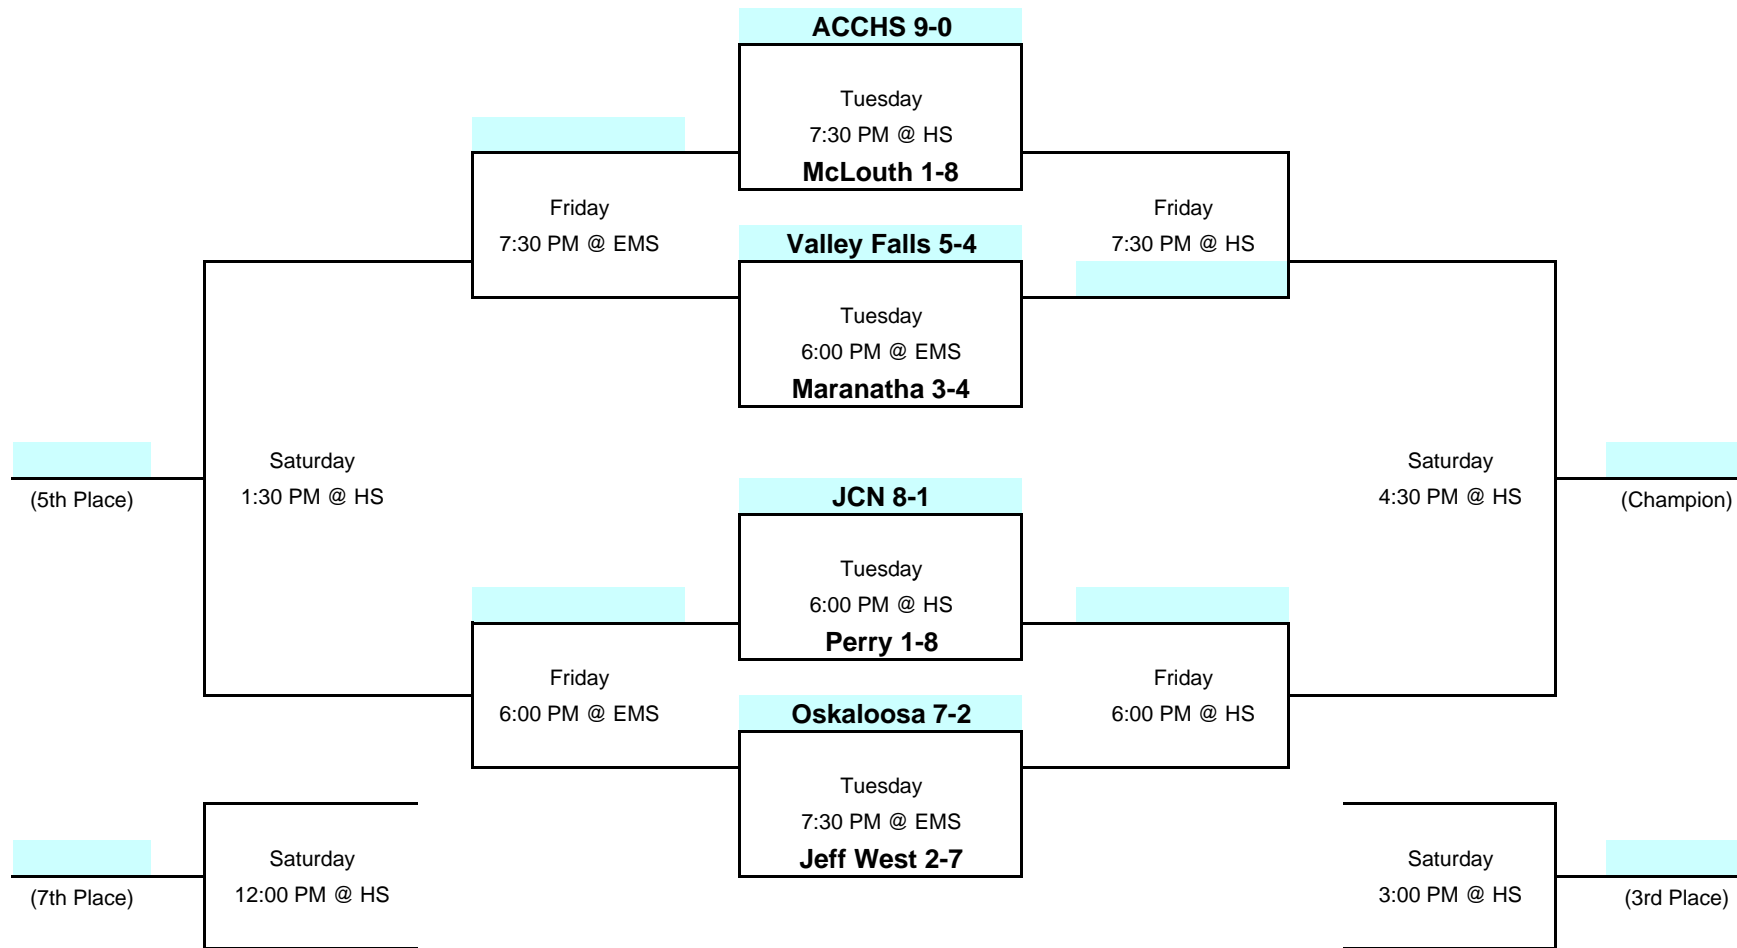

Jefferson County North High School

Girls Basketball Tournament - January 24, 27, 28, 2012

HS = JCN High School in Winchester

EMS = JCN Elementary/Middle School in Nortonville